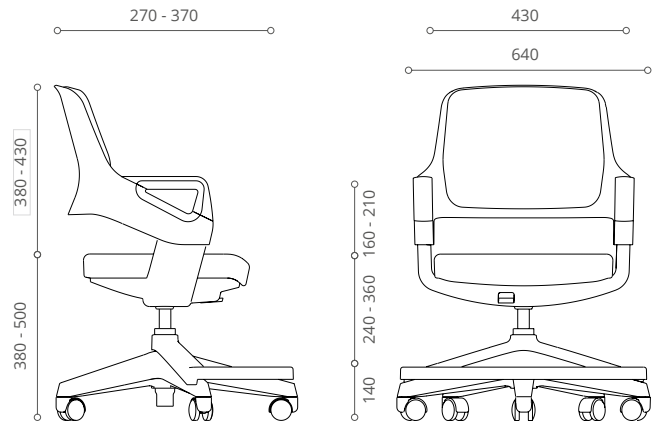

Swivel Chair

1186P NA NA N3